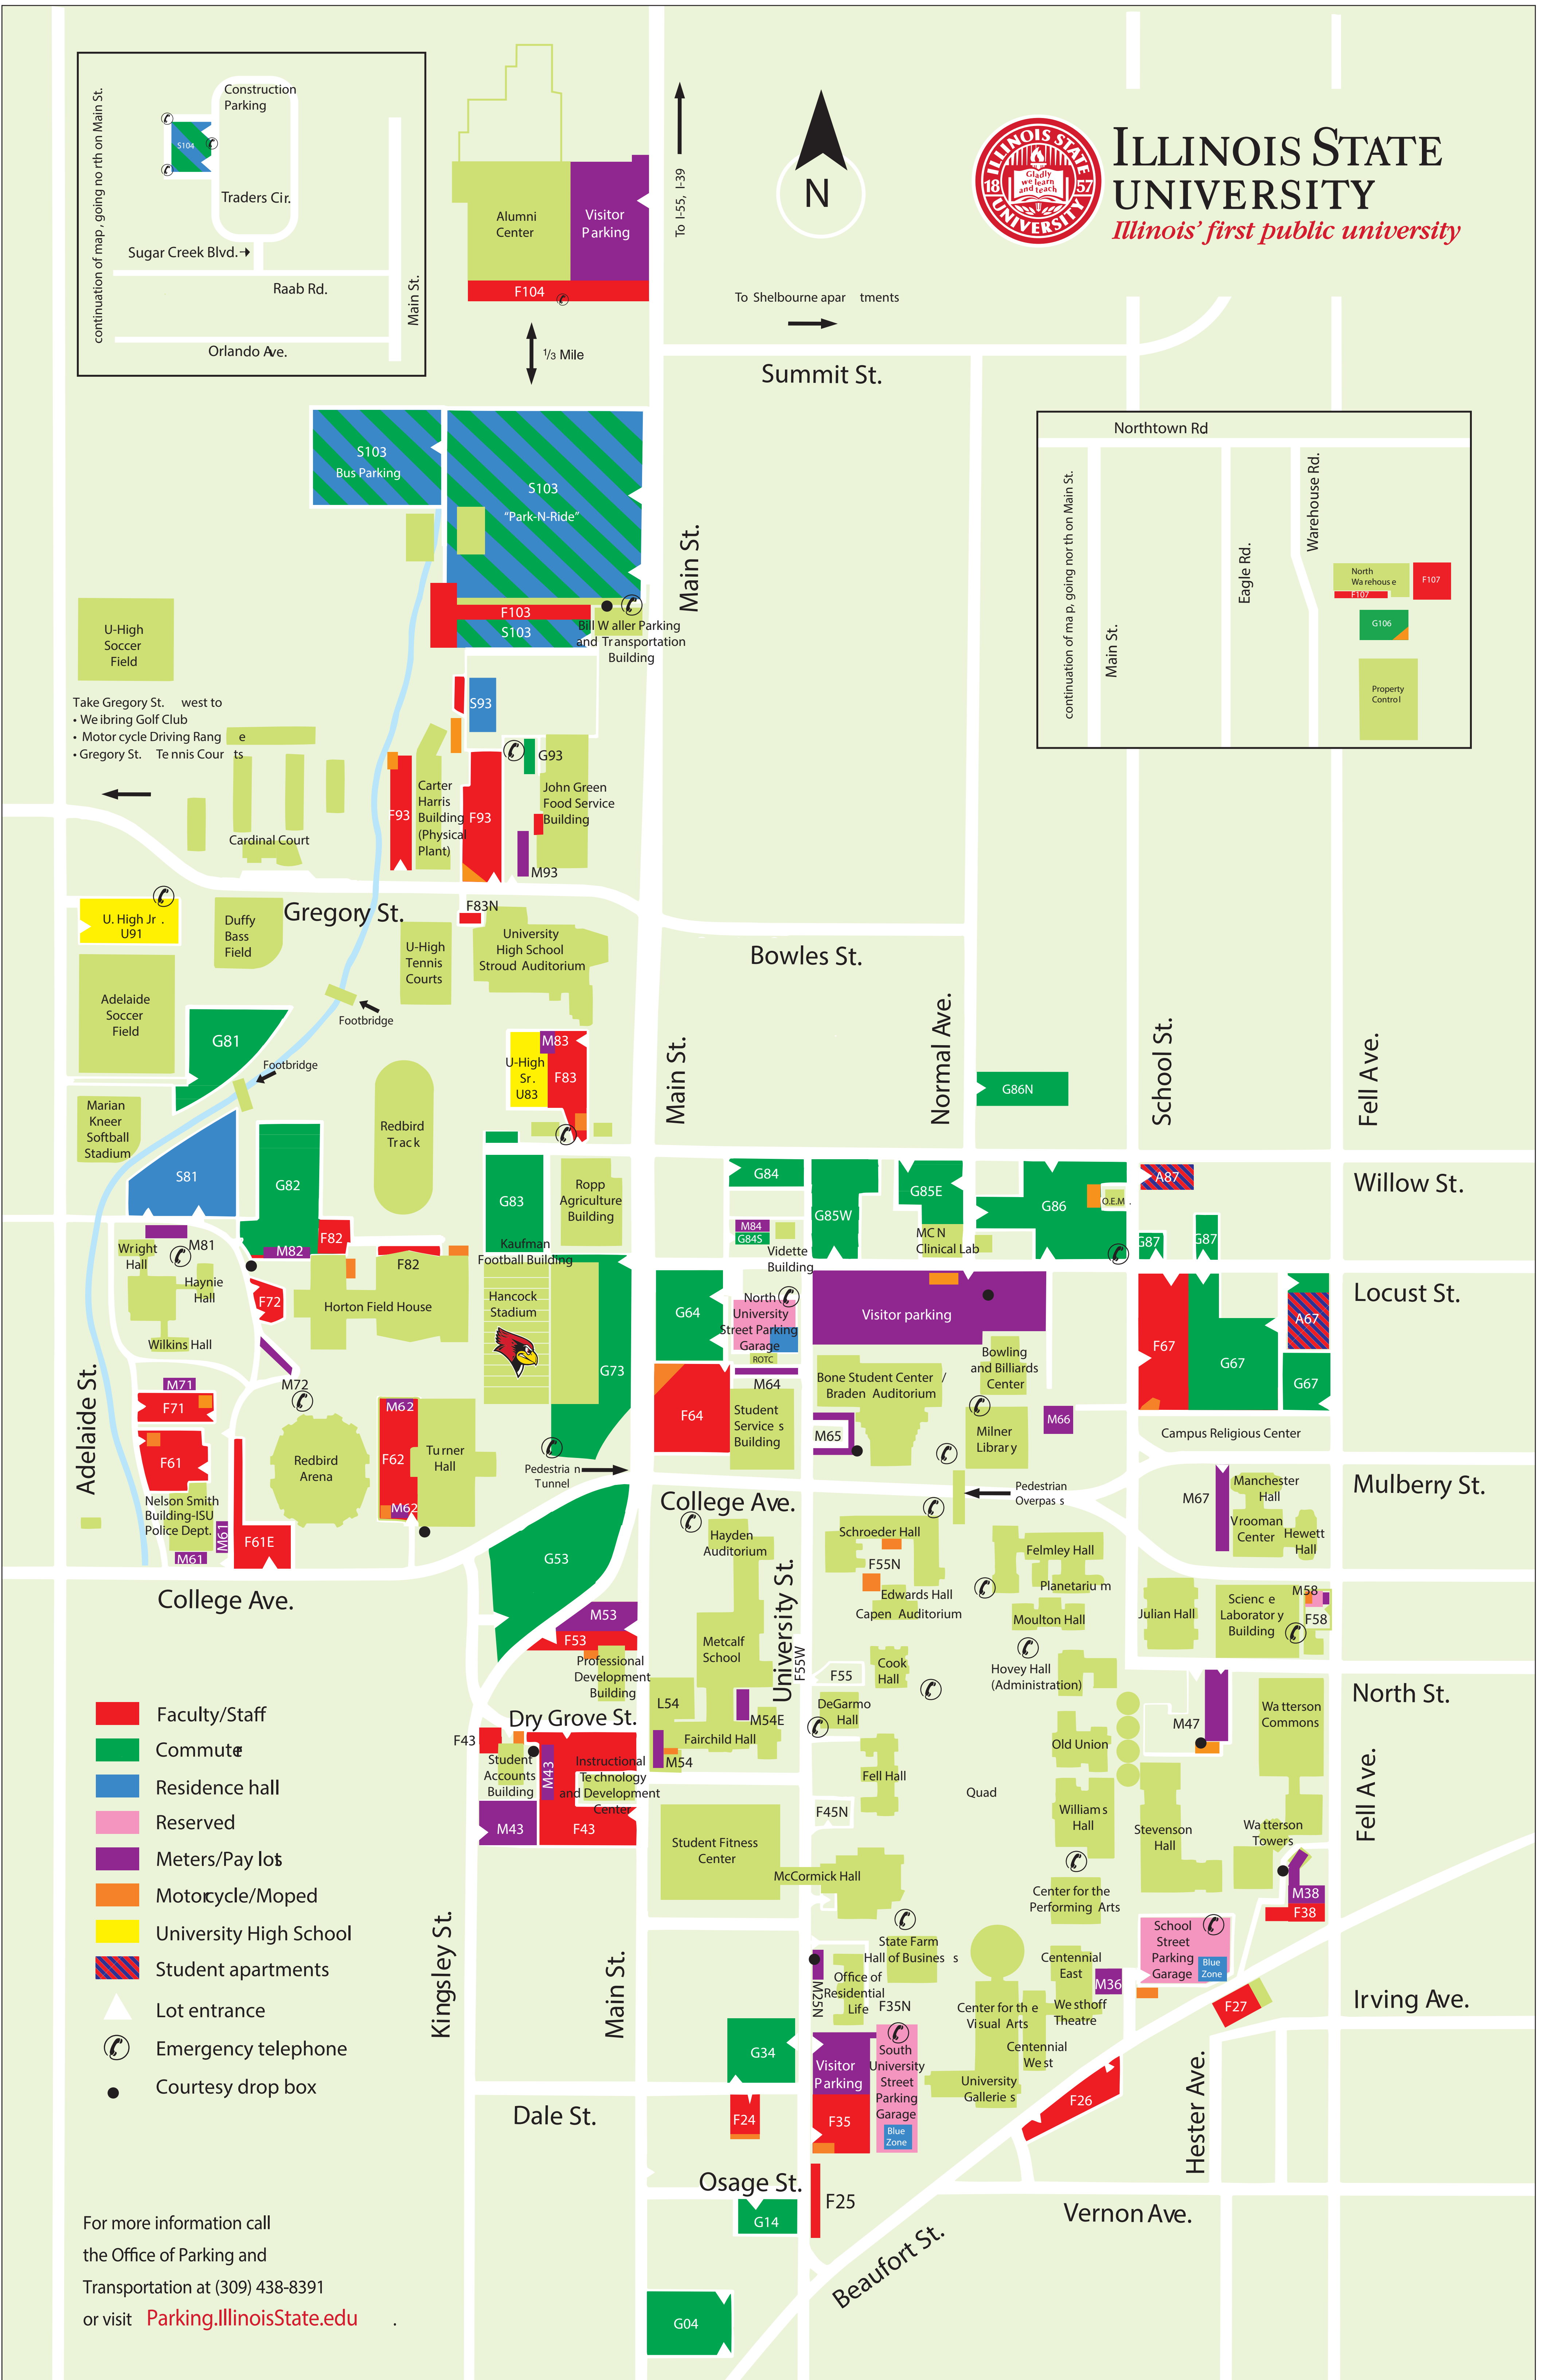

ILLINOIS STATE UNIVERSITY
Illinois' first public university

- Faculty/Staff
- Commuter
- Residence hall
- Reserved
- Meters/Pay lots
- Motorcycle/Moped
- University High School
- Student apartments
- Lot entrance
- ☎ Emergency telephone
- Courtesy drop box

For more information call the Office of Parking and Transportation at (309) 438-8391 or visit Parking.IllinoisState.edu